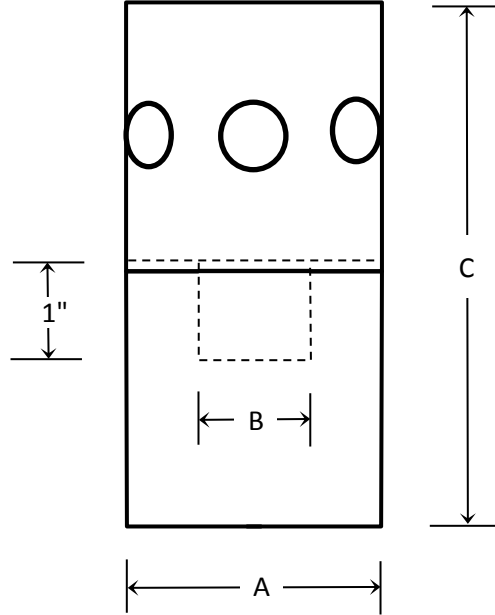

ALUMINUM 1100  
ASTM B-209

**FRONT VIEW**

SIZING CHART			
CAP SIZE	A	B	C
1 1/4"	2.04"	1.08"	5"
1 1/2"	2.56"	1.29"	5"
2"	2.785"	1.74"	5"
3"	4.04"	2.64"	5"
4"	5.03"	3.68"	5"
5"	6.175"	4.07"	5"

**VANDAL  
ALUMINUM CAPS**